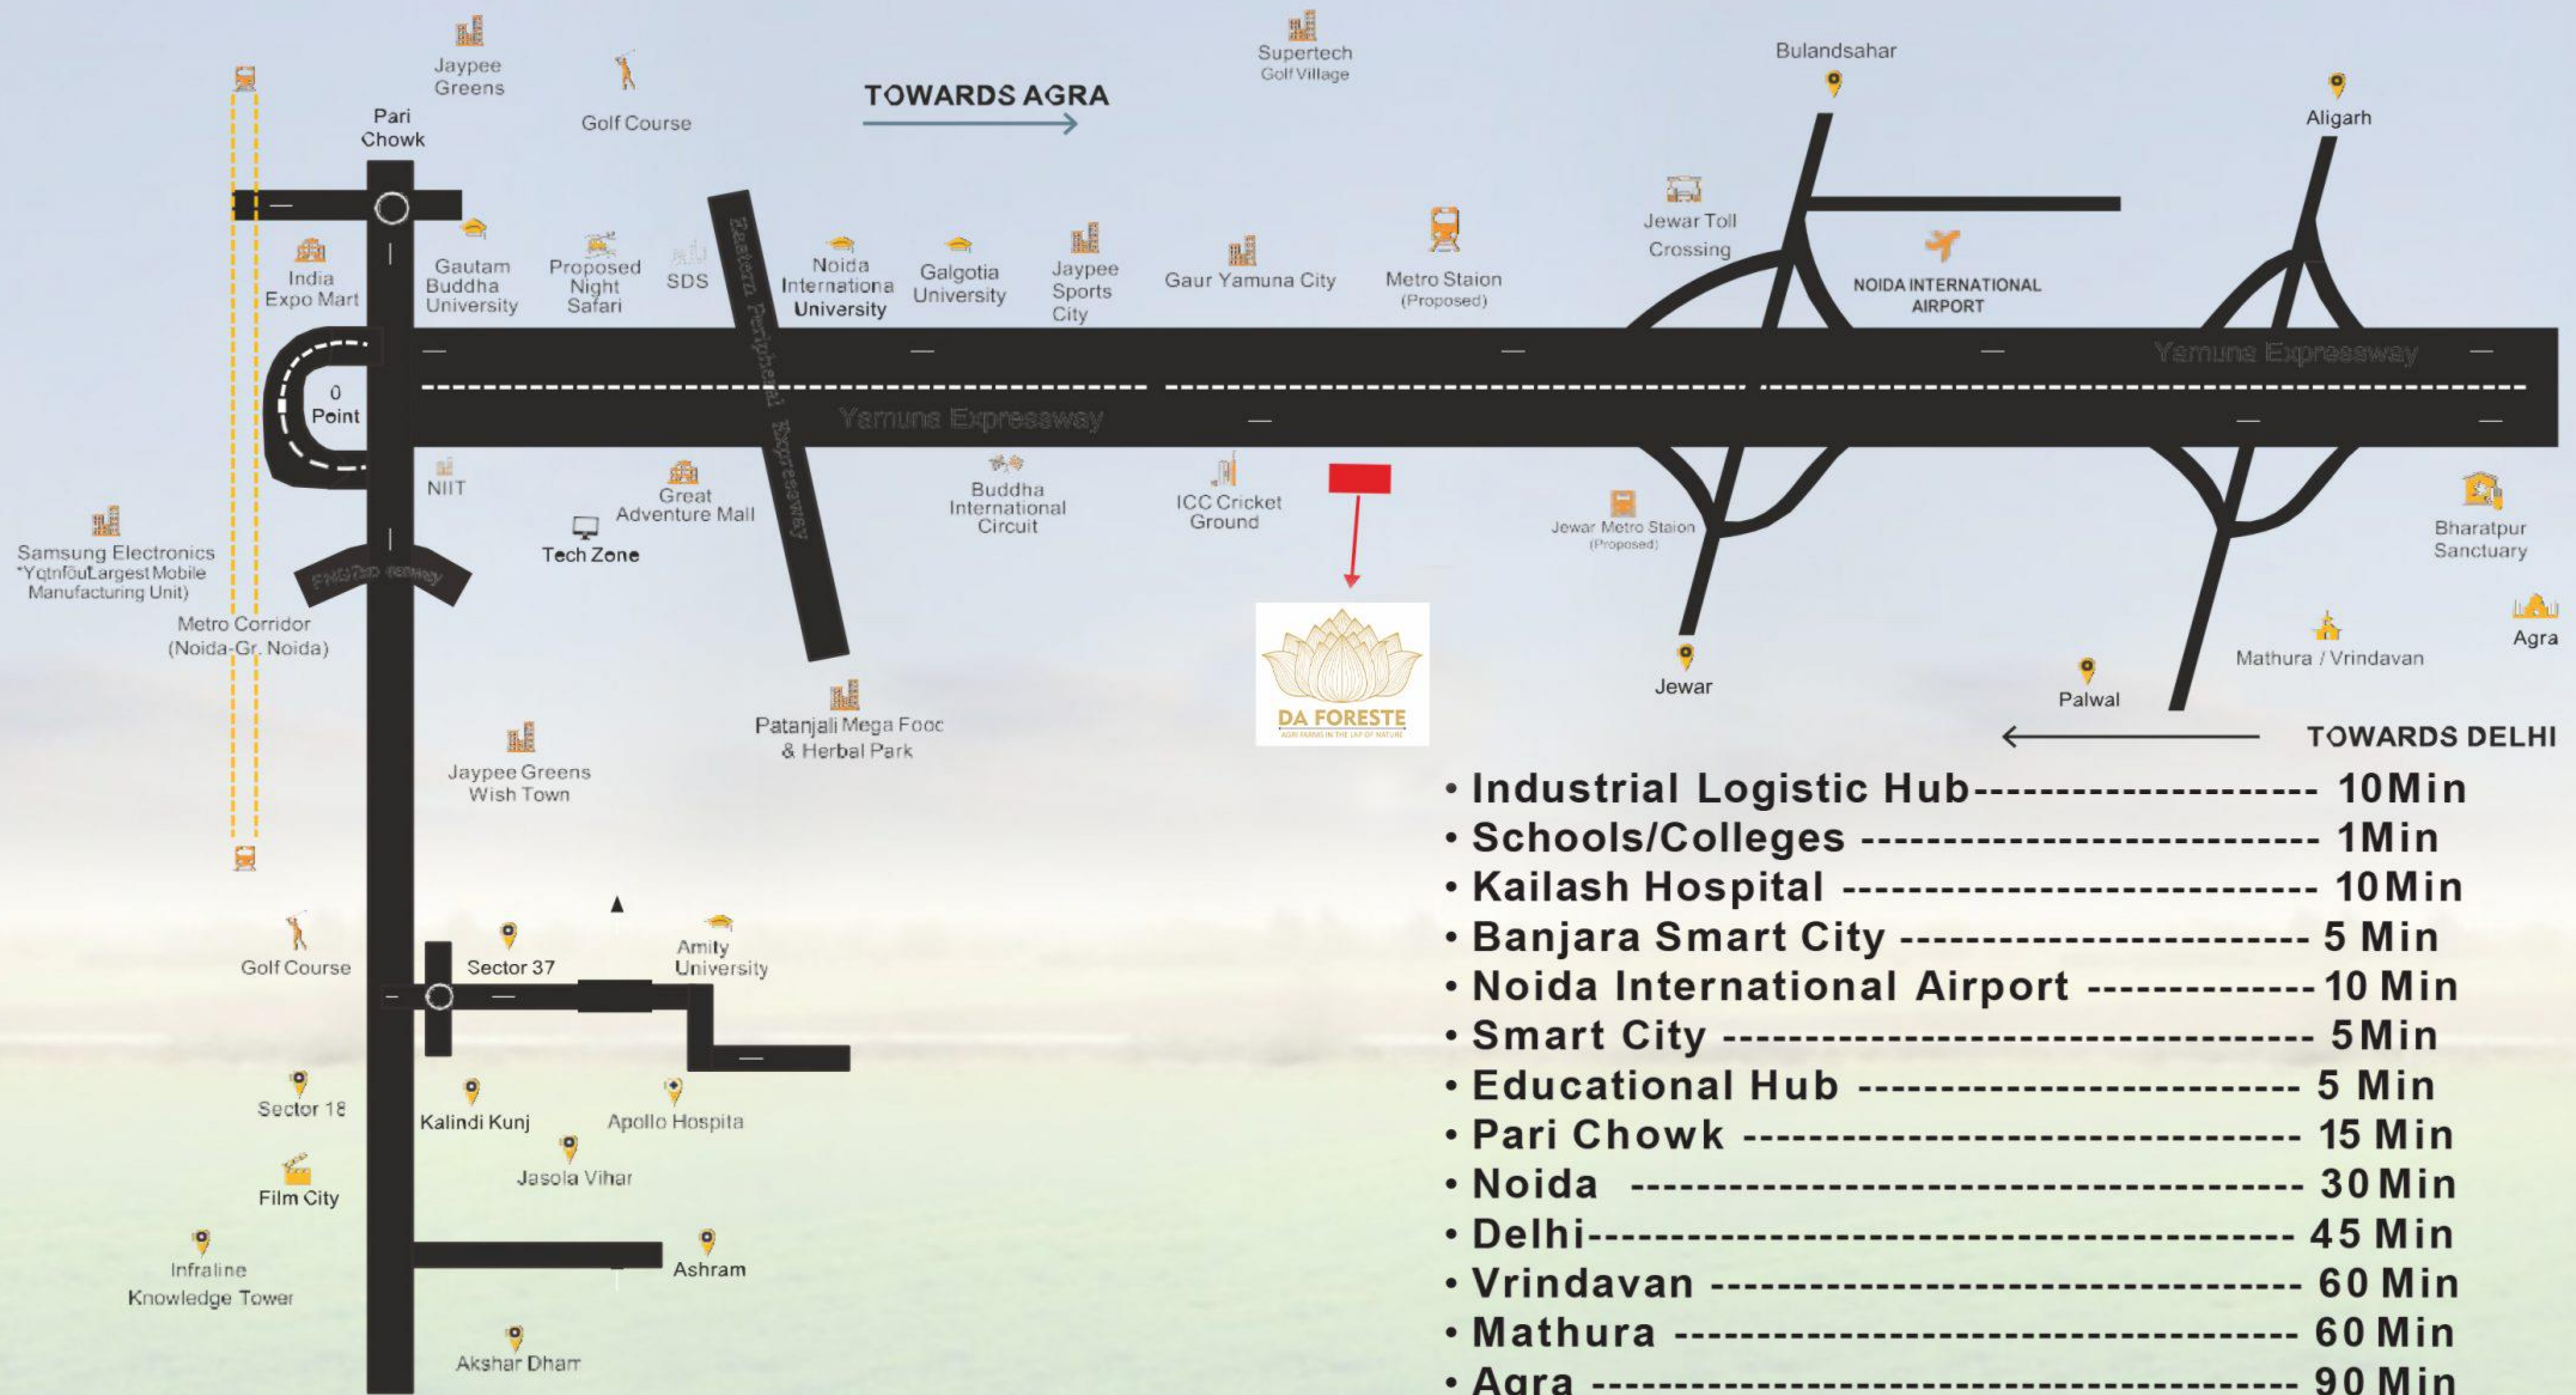

FACILITIES AND AMENITIES

- Industrial Logistic Hub ----- 10 Min
- Schools/Colleges ----- 1 Min
- Kailash Hospital ----- 10 Min
- Banjara Smart City ----- 5 Min
- Noida International Airport ----- 10 Min
- Smart City ----- 5 Min
- Educational Hub ----- 5 Min
- Pari Chowk ----- 15 Min
- Noida ----- 30 Min
- Delhi ----- 45 Min
- Vrindavan ----- 60 Min
- Mathura ----- 60 Min
- Agra ----- 90 Min